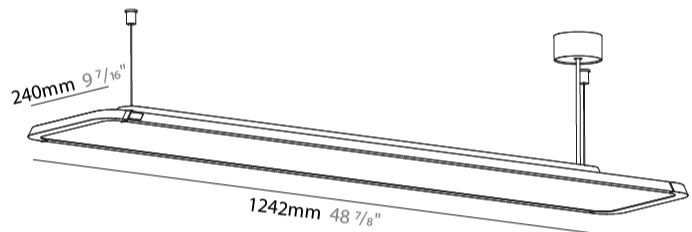

1. To build a product code in our configurator select the specify button on the base model # product page
2. To build a manual product code on this datasheet choose from the options listed below in blue font and add the suffix to the base model #

GENERAL

Series: Hadi
Subseries: Hadi-M Aura
Brand: Prolicht
Division: Architectural
Mounting Type: Surface
Mounting Location: Ceiling
Subcategory: Pendant

PHYSICAL

Shape: Rectangle
Length (mm): 1242
Length (in): 48 7/8
Width (mm): 240
Width (in): 9 7/16
Height (mm): 48
Height (in): 1 7/8
Light Distribution: Direct
Fixture Finish: SSR / BKV / CWI / CRY / HAB / UFT / ITA / RUA / FTG / MYG / LOD / PUS / FRO / FUP / KIA / POP / BLS / SPG / MEY / GOH / GUM / CHC / COM / ABZ / JAG / OBR / MOS / ROR
Fixture Material: Extruded Aluminum / Steel
Cable Details: 2,000mm / 6,000mm Transparent Cable

ELECTRICAL

Lamp Type: LED (Zhaga Standard)
Input Wattage (W): 78
Total Output Wattage (W): 70.9
Dimming: Non-Dimmable
Driver Included: No
Driver Location: Integrated
Driver Type: Constant Current - Universal
Driver Class: Class 2
Input Voltage (V): 120 - 277
Constant Current (MA): 225
Upon Request: 0-10V Dimming

LED

Color Temperature (°K): 3000 / 3500 / 4000
Max. Delivered Lumen (lm): 4235 / 4230 / 4316
Nominal Lumen (lm): 4976 / 4971 / 5072
CRI: >90 CRI
Lamp Life (hrs): 50000

OPTICAL

Adjustability: Fixed

RATINGS AND CERTIFICATIONS

Certified By: Certified for North American Standards
IP rating: IP20